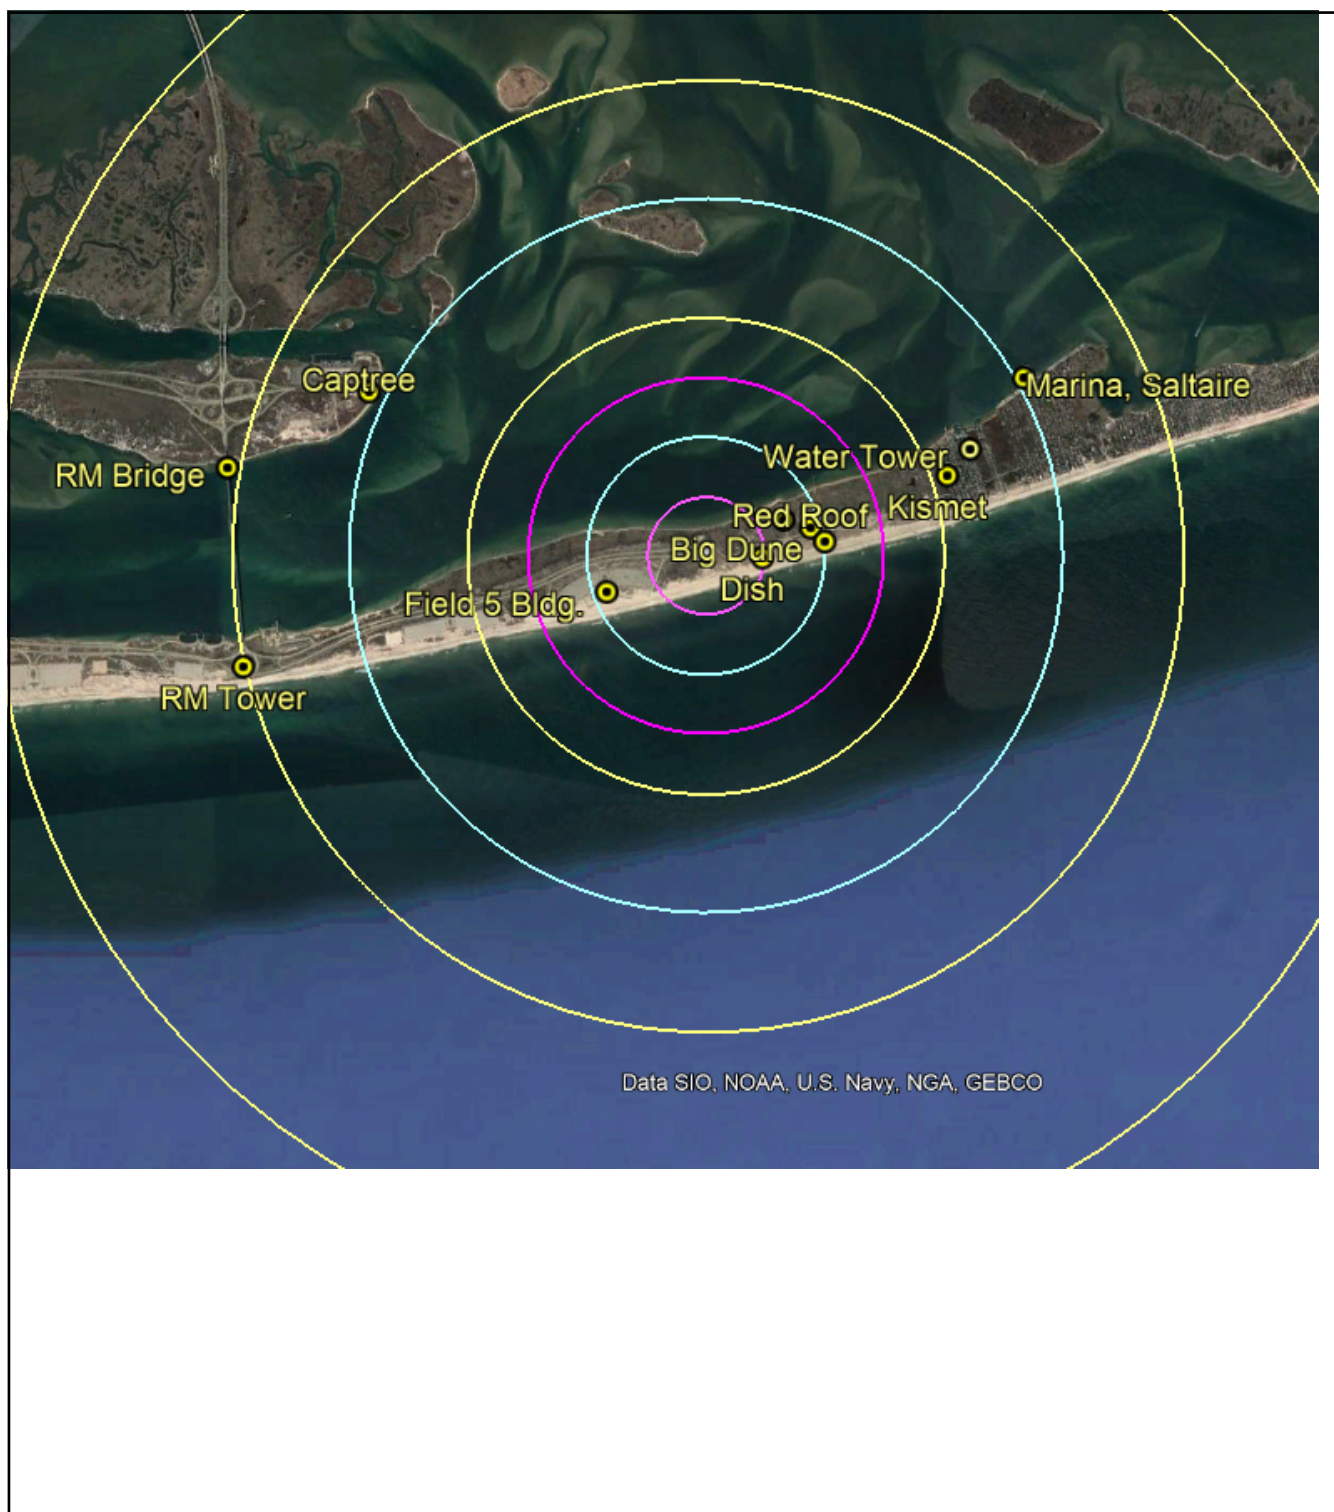

MILES	
0.24	RM Bridge -Captree
0.25	RM tower
0.4	Captree East end
0.45	NYC-ES (Empire State)
0.47	Big Dune
0.5	RedRoof Bldg
1.08	Dish
1.2	Water Tower
1.54	Kismet
1.58	Lighthouse
2	Courthouse
2.04	NYC-FT (Freedom T)
9.22	Pkg lot (boardwalk)
40.8	Marina, Saltaire
41.8	Field 5 Bldg

GOOGLE EARTH

41.8	NYC-FT (Freedom Tower)
40.8	NYC-ESB (Empire State B)
9.22	Courthouse
2.04	RM Bridge -Captree
2	RM Tower
1.58	Captree East end
1.2	Water Tower
1.08	Kismet
0.5	Big Dune
0.47	RedRoof Bldg
0.45	NYC-ES (Empire State)
0.4	Captree East end
0.25	RM Tower
0.24	RM Bridge -Captree

MILES		
0.24		Pkg lot (boardwalk)
0.25		Dish
0.4		Lighthouse
0.45		Field 5 Bldg
0.47		RedRoof Bldg
0.5		Big Dune
1.08		Kismet
1.2		Water Tower
1.54		Marina, Saltaire
1.58		Captree East end
2		RM tower
2.04		RM Bridge -Captree
9.22		Courthouse
40.8		NYC-ESB (Empire State B)
41.8		NYC-FT (Freedom Tower)

Attachments

HOOK MAP.kmz

FIRE DISTANCES.kmz